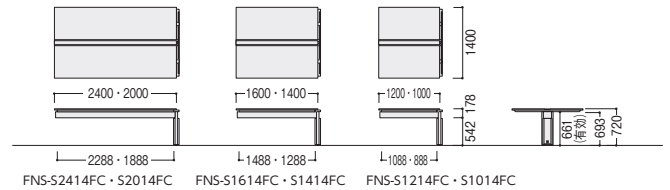

●連結ユニットデスク