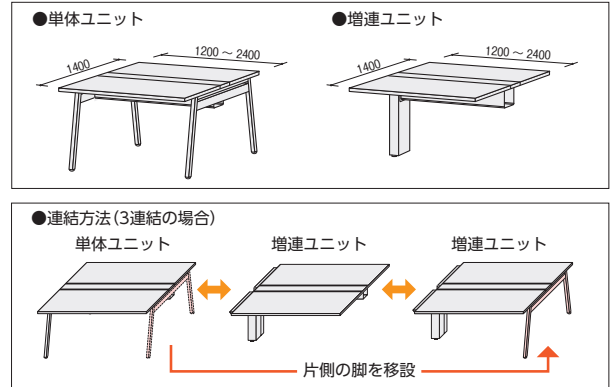

●単体ユニット

| 寸法W×D | 質量kg | 商品コード | 品番 | 価格 |
|-----------|------|-----------|--------------|----------|
| 2400×1400 | 87.6 | 11-6114-□ | FNS-S2414F□□ | ¥352,000 |
| 2000×1400 | 74.8 | 11-6115-□ | FNS-S2014F□□ | ¥330,300 |
| 1600×1400 | 70.5 | 11-6116-□ | FNS-S1614F□□ | ¥320,000 |
| 1400×1400 | 55.5 | 11-6117-□ | FNS-S1414F□□ | ¥299,100 |
| 1200×1400 | 49.6 | 11-6118-□ | FNS-S1214F□□ | ¥268,400 |
| 1000×1400 | 50.4 | 11-6119-□ | FNS-S1014F□□ | ¥253,200 |