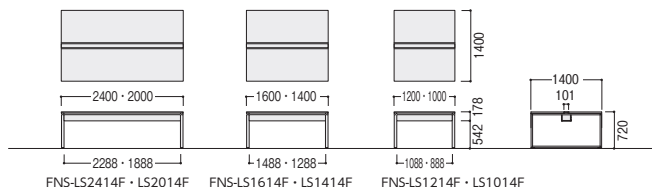

●単体ユニットデスク